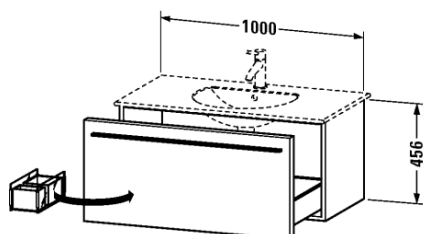

Vanity unit wall-mounted # XL6063

|< 1000 mm >|

Vanity unit wall-mounted	Dimension	Weight	Order number
1 pull-out compartment, compartment consists of glass dividers and 2 boxes (small/large), for Darling New # 049910			
Colors			
M03 Jade High Gloss Lacquer M10 Apricot Pearl High Gloss Lacquer M12 Brushed Oak Real wood veneer M13 American Walnut Real wood veneer M14 Terra Decor M18 White Matt Decor M20 Apricot Pearl Satin Matt Lacquer M22 White High Gloss Decor M26 American Cherry Tree Real wood veneer M27 White Lilac High Gloss Lacquer M31 Pine Silver Decor M38 Dolomiti Grey High Gloss Lacquer M40 Black High Gloss Lacquer M43 Balsat Matt Decor M47 Stone Blue High Gloss Lacquer M49 Graphite Matt Decor M51 Pine Terra Decor M52 European Oak Decor M53 Chestnut Dark Decor M61 Olive Brown High Gloss Lacquer M69 Brushed Walnut Real wood veneer M71 Mediterranean Oak Real wood veneer M72 Brushed Dark Oak Real wood veneer M73 Ticino Cherry Tree Decor M79 Natural Walnut Decor M85 White High Gloss Lacquer M86 Cappuccino High Gloss Lacquer M87 White Lilac Satin Matt Lacquer M89 Flannel Grey High Gloss Lacquer M90 Flannel Grey Satin Matt Lacquer			
Variant			
	1000 x 522 mm		XL6063

All drawings contain the necessary measurements which are subject to standard tolerances. They are stated in mm and are non-binding. Exact measurements, in particular for customised installation scenarios, can only be taken from the finished ceramic piece.