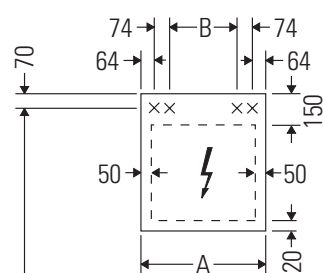

Licht und Spiegel # LM 9706

Installation instructions

A	B
mm	mm
800	524

Cutout dimensions for built-in cabinets

Instructions for use

The bathroom furniture range complies with the standards and guidelines applicable at the time of delivery and is designed for use in bathrooms. Direct contact with water should be avoided, for example, when showering.

A power supply of 110 V – 230 V must be available on site.

We reserve the right to make technical improvements and design modifications to the products illustrated.

Best.-Nr. LM9706/14.03.1