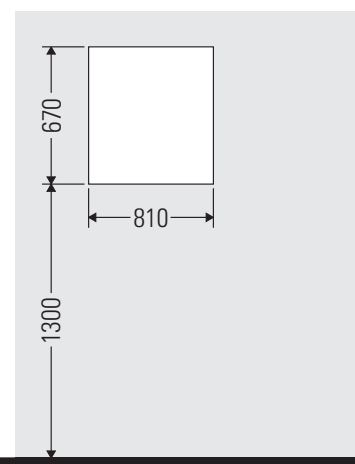

Licht und Spiegel # LM 9706

Installation instructions

A	B
mm	mm
800	524

Cutout dimensions for built-in cabinets

Instructions for use

The bathroom furniture range complies with the standards and guidelines applicable at the time of delivery and is designed for use in bathrooms. Direct contact with water should be avoided, for example, when showering.

A power supply of 110 V – 230 V must be available on site.

We reserve the right to make technical improvements and design modifications to the products illustrated.

Best.-Nr. LM9706/14.03.1