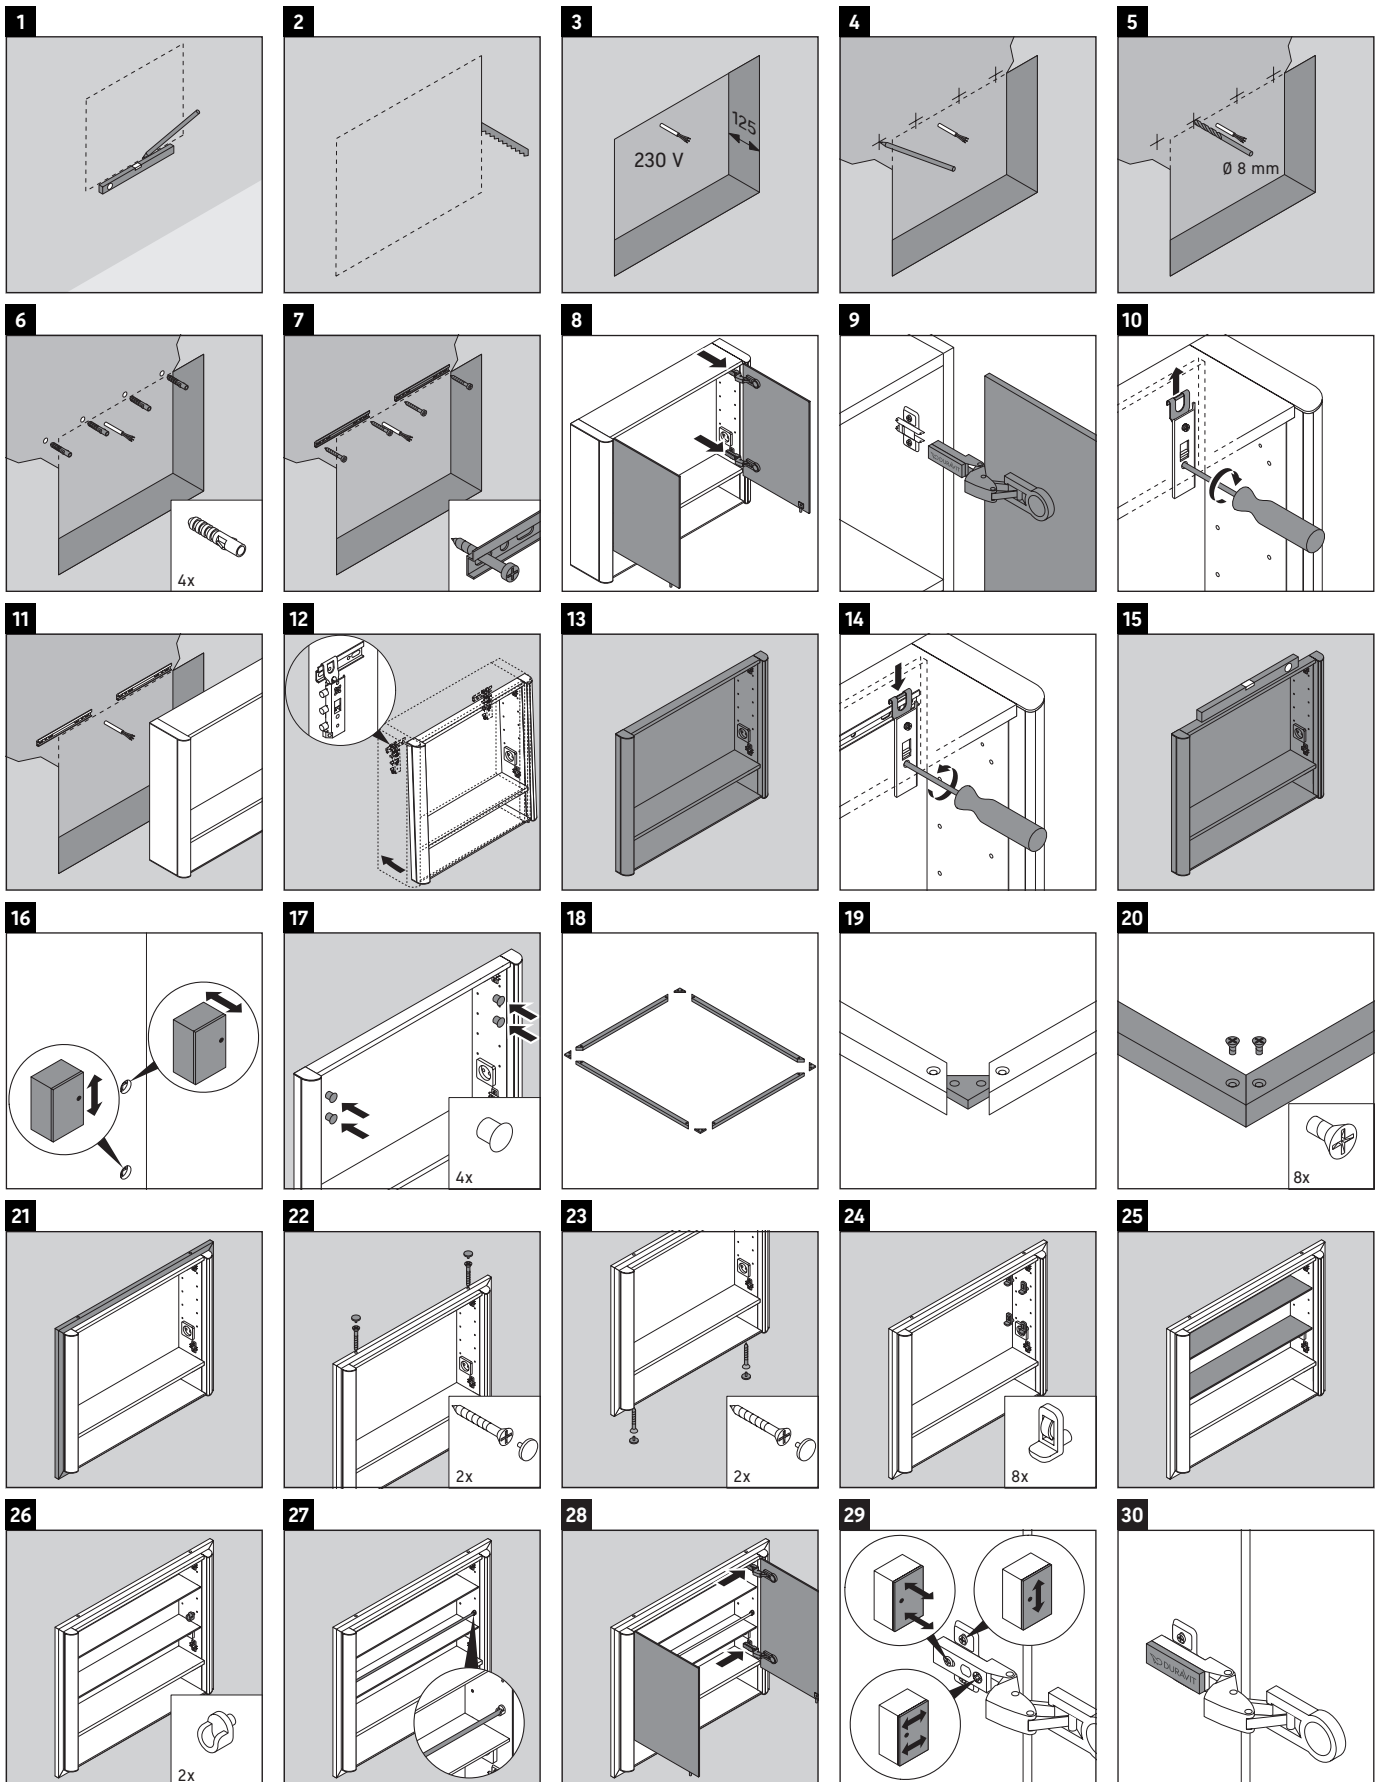

Best.-Nr. LM9706/14.03.1