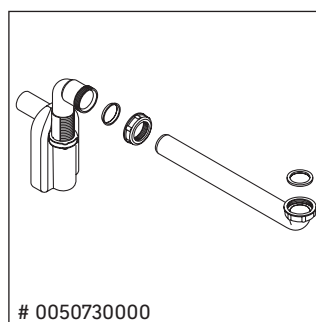

## Installation instructions

Darling New # 049910