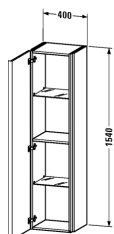

Tall cabinet # DN1272 R/L

| < 400 mm > |

Tall cabinet	Dimension	Weight	Order number
1 wooden door, 2 glass shelves, 1 wooden shelf			
<b>Colors</b>			
M03 Jade High Gloss Lacquer M10 Apricot Pearl High Gloss Lacquer M12 Brushed Oak Real wood veneer M13 American Walnut Real wood veneer M14 Terra Decor M15 Spring M18 White Matt Decor M20 Apricot Pearl Satin Matt Lacquer M22 White High Gloss Decor M26 American Cherry Tree Real wood veneer M27 White Lilac High Gloss Lacquer M29 Azur M31 Pine Silver Decor M38 Dolomiti Grey High Gloss Lacquer M40 Black High Gloss Lacquer M43 Balsat Matt Decor M47 Stone Blue High Gloss Lacquer M49 Graphite Matt Decor M51 Pine Terra Decor M52 European Oak Decor M53 Chestnut Dark Decor M61 Olive Brown High Gloss Lacquer M69 Brushed Walnut Real wood veneer M71 Mediterranean Oak Real wood veneer M72 Brushed Dark Oak Real wood veneer M73 Ticino Cherry Tree Decor M79 Natural Walnut Decor M85 White High Gloss Lacquer M86 Cappuccino High Gloss Lacquer M87 White Lilac Satin Matt Lacquer M89 Flannel Grey High Gloss Lacquer M90 Flannel Grey Satin Matt Lacquer			
<b>Variant</b>			
	400 x 340 mm		DN1272 R/L

All drawings contain the necessary measurements which are subject to standard tolerances. They are stated in mm and are non-binding. Exact measurements, in particular for customised installation scenarios, can only be taken from the finished ceramic piece.